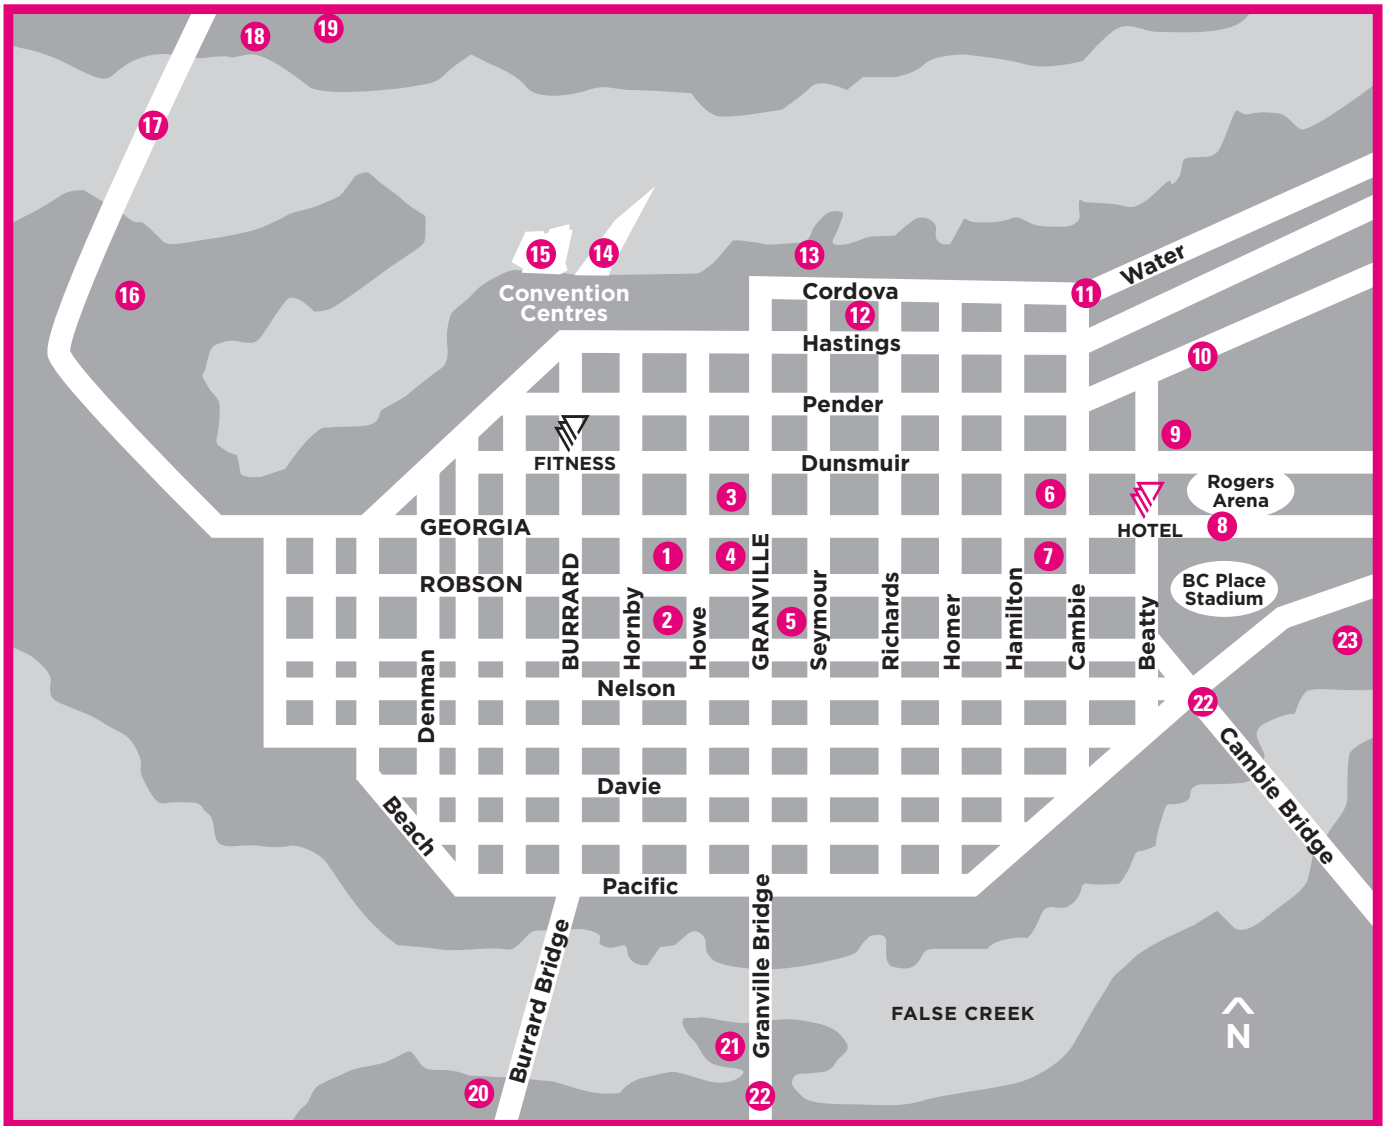

Your stay supports YWCA community programs

- | | |
|---|--|
| 1 Vancouver Art Gallery | 12 SFU/Harbour Centre Mall |
| 2 UBC Robson Square | 13 Seabus |
| 3 Pacific Centre Mall | 14 Convention Centre - East Building / Cruise Terminal |
| 4 Canada Line - Granville Station | 15 Convention Centre - West Building |
| 5 Orpheum Theatre | 16 Stanley Park / Aquarium |
| 6 Queen Elizabeth Theatre / Playhouse | 17 Lions Gate Bridge |
| 7 The Centre In Vancouver For Performing Arts | 18 North & West Vancouver |
| 8 Georgia Viaduct East | 19 Grouse Mountain |
| 9 Expo/Millennium Line - Stadium Station | 20 Planetarium / Vancouver Museum |
| 10 Chinatown | 21 Granville Island |
| 11 Gastown | 22 To Airport & Hwy 99 |
| | 23 Science World |